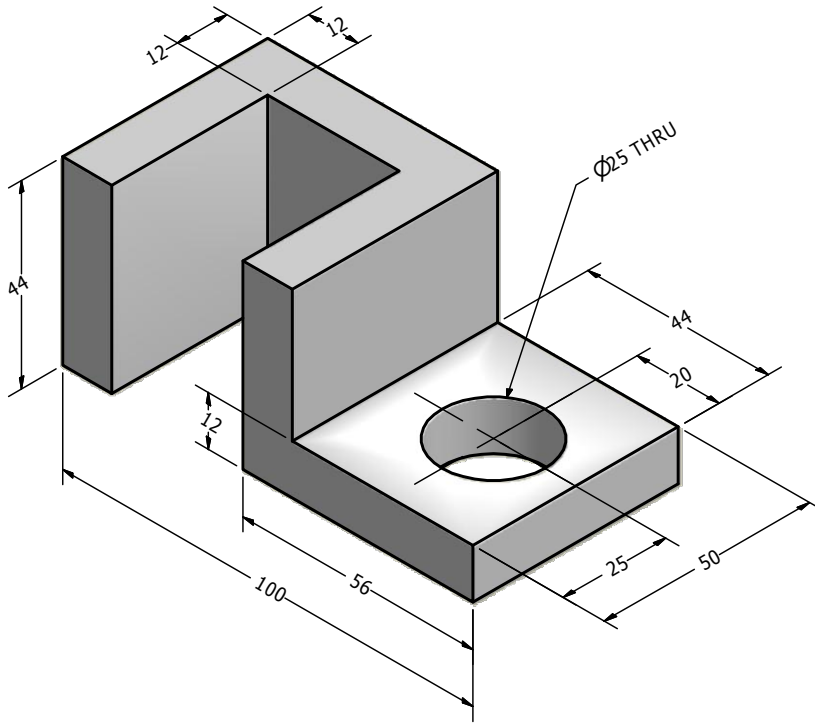

2

1

DRAWN	install	10/25/2010
CHECKED	JRR	
QA		
MFG		
APPROVED		
J. REECE		

WHEELER HIGH SCHOOL		
TITLE		
MULTIVIEW #2		
SIZE	DWG NO	REV
A	5-9	
SCALE	BLOCK	1ST
NTS		1
SHEET 1 OF 1		

2

1